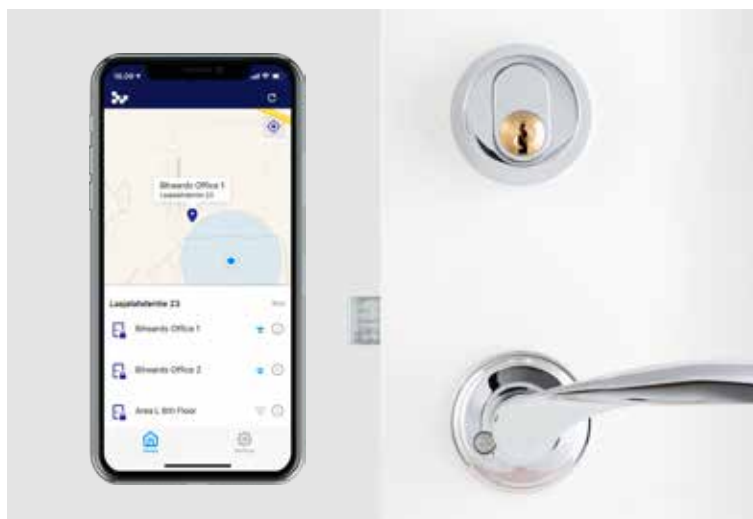

New

Bitwards compatible
* Bluetooth Low Energy

Maximum security and flexibility

Duo BLE*

The Swedish made locking system

Exma Duo BLE: Standalone locking system with easy installation and highest security

Quick and easy to install...

The Exma Duo BLE is a standalone system, easy to install. No extra cabling or perforation of the door is necessary. The unit is mounted under the lever handle and cylinder ring and is compatible with standard module locks.

As system administrator you are always in control of who may open the lock and at what times. This makes the Exma Duo BLE a perfect solution for e.g. elderly homes.

Bitwards support

The Exma Duo BLE supports the Bitwards Access Platform. This cost-effective digital access solution makes it possible to convert conventional spaces and products into highly scalable services.

The mobile access removes the need for physical keys and offers a superior user experience.

The Bitwards app turns your smartphone into a single hub for accessing multiple assets.

** BLE, Bluetooth Low Energy, makes it possible to use smartphones (IOS/Apple & Android) as keys and admin tools. The only thing required is the Exma Mobilapp BLE.*