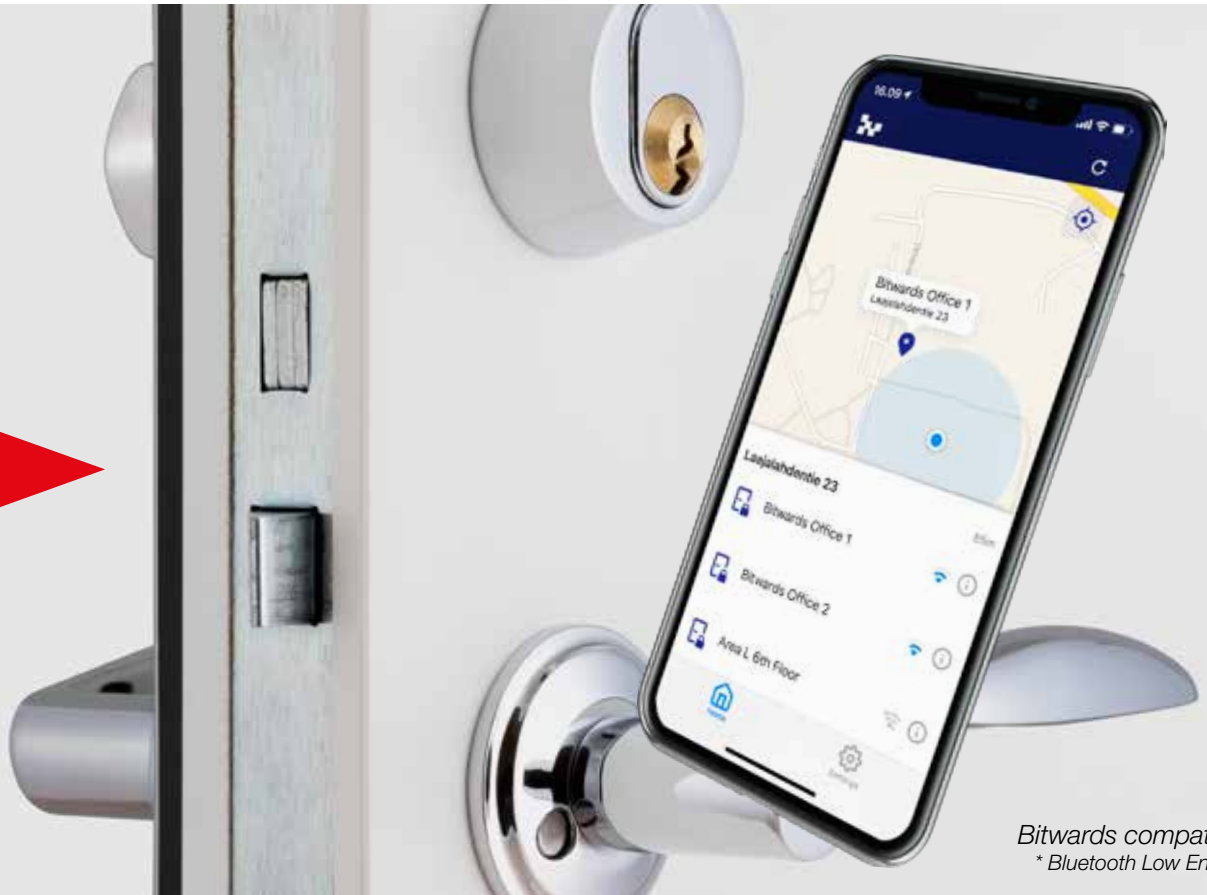

New

Bitwards compatible
* Bluetooth Low Energy

Maximum security and flexibility

Duo BLE*

The Swedish made locking system

Exma Duo BLE: Standalone locking system with easy installation and highest security

Quick and easy to install...

The Exma Duo BLE is a standalone system, easy to install. No extra cabling or perforation of the door is necessary. The unit is mounted under the lever handle and cylinder ring and is compatible with standard module locks.

... and use

The system is also convenient for the end user. It is easy to use, offers maximum security and may be customized to meet individual customer needs.

You may easily set different security levels for different times during the day. By using the Exma Mobile App BLE, available for iOS/Apple and Android, you are in control of the system, wherever you are.

Safe and secure

All passages are logged in the system memory and you may easily administer different permission settings.

A device may easily be removed from the system, ensuring no unauthorized entry.

Flexibility